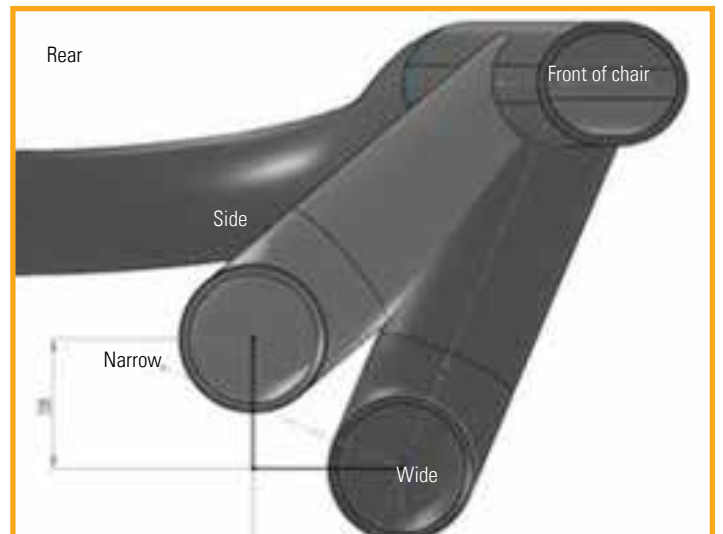

Similar options

Castor house position narrow

The narrow position brings the front castor wheels in by 3cm. This decreases the front frame footprint and brings the castor wheels inside the rear wheels. This can make the front of the chair more tippy when leaning forwards or transferring. To ensure the front stability of the chair we recommend this setting in combination with our 'long frame' option. This is also our most energy efficient set-up.

Available on:

- ✓ Krypton R   KRR010302
- ✓ Helium   HUM010302