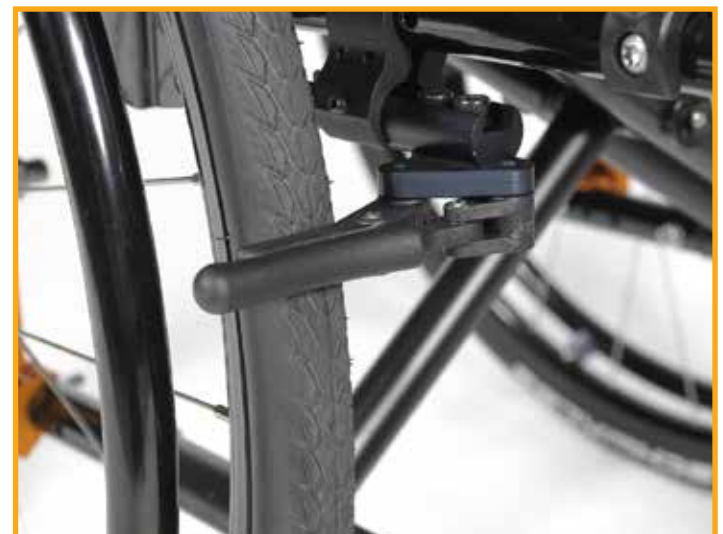

Compact wheel lock

This wheel lock is lightweight and is less likely to get in the way of propulsion. It may not be suitable for users that aggressively transfer out of the chair.

Available on:

✓ Krypton R	KRR060003
✓ Krypton F	KRF060003
✓ Helium	HUM060003
✓ Xenon² FF	XFF060003
✓ Xenon² H	XFF060003
✓ Xenon² SA	XES060003
✓ Argon²	AGN060003
✓ Neon²	NSW060003
✓ Life F	LFE060003
✓ Life R	LRF060003