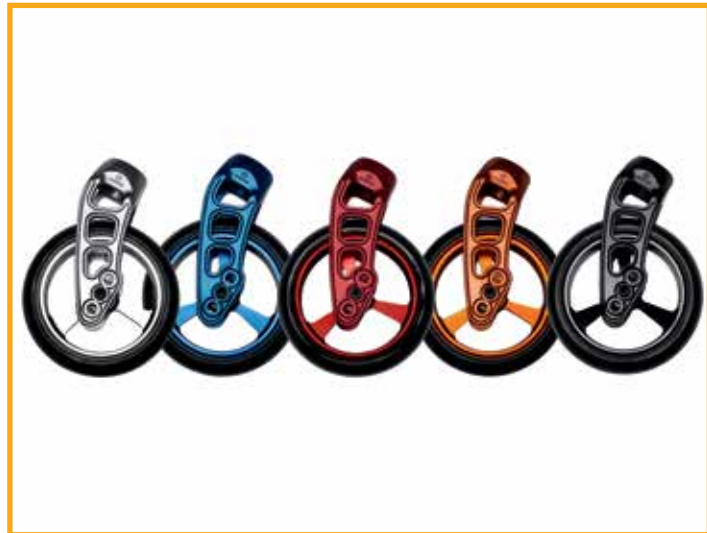

FORKS

Carbotecture fork

These are our lightest forks and are made from a hybrid of composite and carbon fibre. They are very strong and offer a little flex that can dampen the ride slightly.

Available on:

- ✓ Krypton R   KRR080013
- ✓ Krypton F   KRF080013
- ✓ Helium   HUM080007
- ✓ Xenon² FF   XFF080013
- ✓ Xenon² H   XFF080013
- ✓ Xenon² SA   XES080013
- ✓ Argon²   AGN080013
- ✓ Neon²   NSW080013