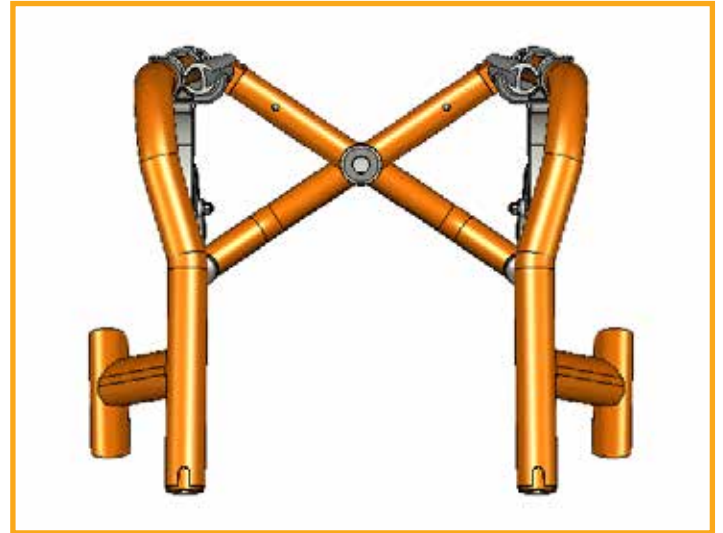

Inset: (3cm) only for frame angle 92°

This frame has our maximum taper of 3cm each side on the Helium which offers a very sleek look and small front footprint. Please bear in mind that the footplate will be 12cm shorter than the width of the chair, always worth checking what footwear the user likes to wear (especially if they wear bulky footwear) particularly on narrow frame widths.

Available on:

- ✓ Krypton R   KRR010103
- ✓ Helium   HUM010103
- ✓ Argon²   AGN010103

Castor house position wide

This is the traditional setting for the Helium. The castor wheels are very aggressively set outwards at the front of the chair and provide a lot of forward stability.

Available on:

- ✓ Krypton R   KRR010301
- ✓ Helium   HUM010301