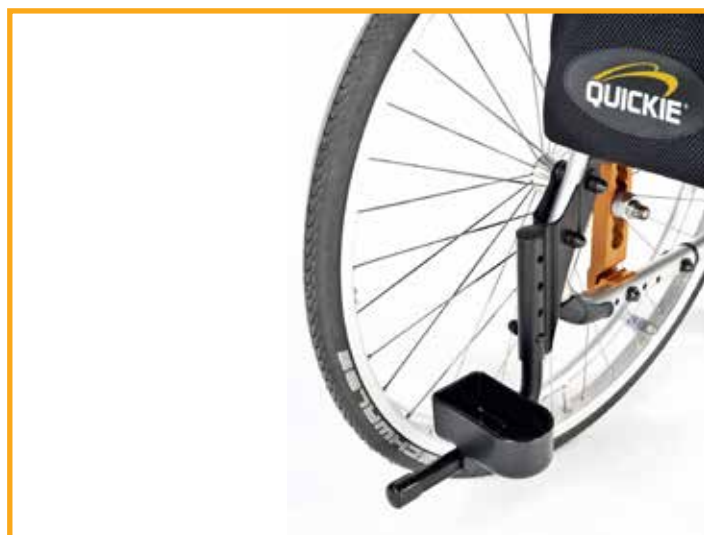

Crutch holder

The crutch holder is mounted at the rear of the frame so crutches can be stowed while in the chair.
(Requires a tip assist to mount).

Available on:

✓ Krypton R	KRR090009
✓ Krypton F	KRF090009
✓ Helium	HUM090009
✓ Xenon ² FF	XFF090009
✓ Xenon ² H	XFF090009
✓ Xenon ² SA	XES090009
✓ Argon ²	AGN090009
✓ Neon ²	NSW090009
✓ Life F	LFE090009
✓ Life R	LRF090009