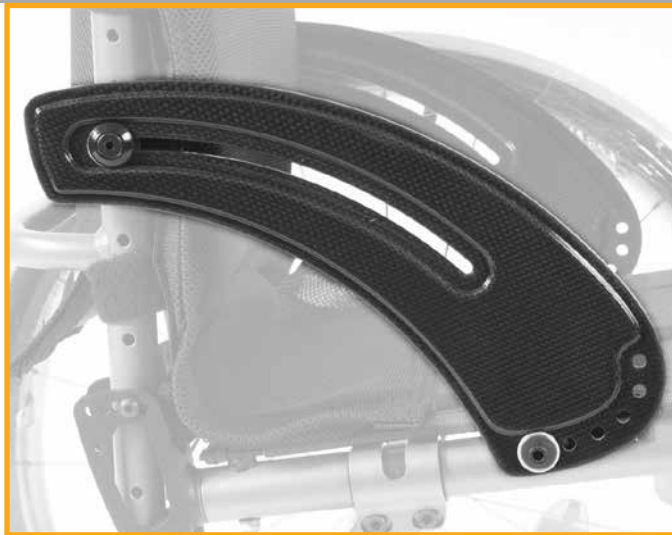

SIDEGUARDS AND ARMRESTS

Slim style carbon side guards

The slim style sideguards offer limited support and protection but are very lightweight for users who are not doing so much outside and have good trunk stability.

Available on:

✓ Krypton R	KRR040101
✓ Krypton F	KRF040101
✓ Helium	HUM040101
✓ Xenon² FF	XFF040101
✓ Xenon² H	XFF040101
✓ Xenon² SA	XES040101
✓ Argon²	AGN040101