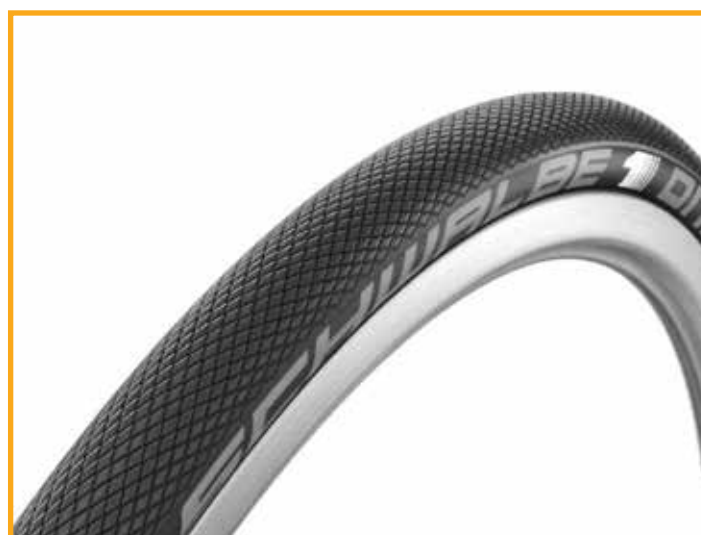

HANDRIMS

Supergrip

A rubberised handrim that offers more grip and a solid feel.

Available on:

✓ Krypton R	KRR070207
✓ Krypton F	KRF070207
✓ Helium	HUM070207
✓ Xenon ² FF	XFF070207
✓ Xenon ² H	XFF070207
✓ Xenon ² SA	XES070207
✓ Argon ²	AGN070207
✓ Neon ²	NSW070207
✓ Life F	LFE070207
✓ Life R	LRF070207