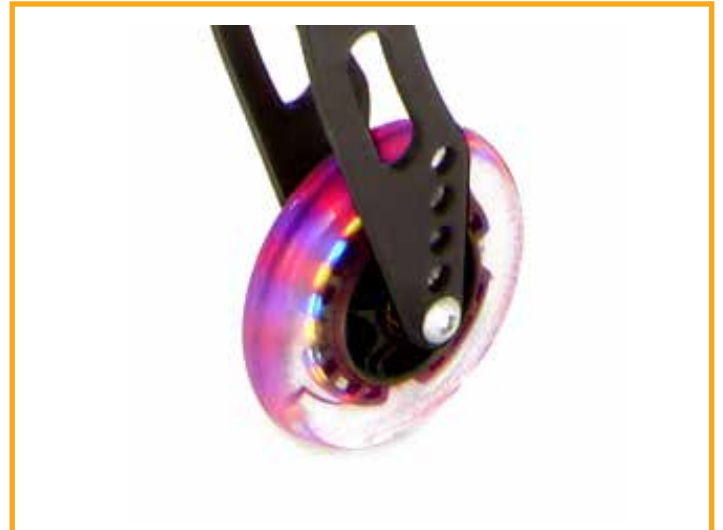

CASTOR WHEELS

Solid light up

The solid light ups will last longer and ensure the chair looks eye catching!

Available on:

- ✓ Krypton R   KRR080303
- ✓ Krypton F   KRF080303
- ✓ Helium   HUM080303
- ✓ Xenon² FF   XFF080303
- ✓ Xenon² H   XFF080303
- ✓ Xenon² SA   XES080303
- ✓ Argon²   AGN080303
- ✓ Neon²   NSW080303