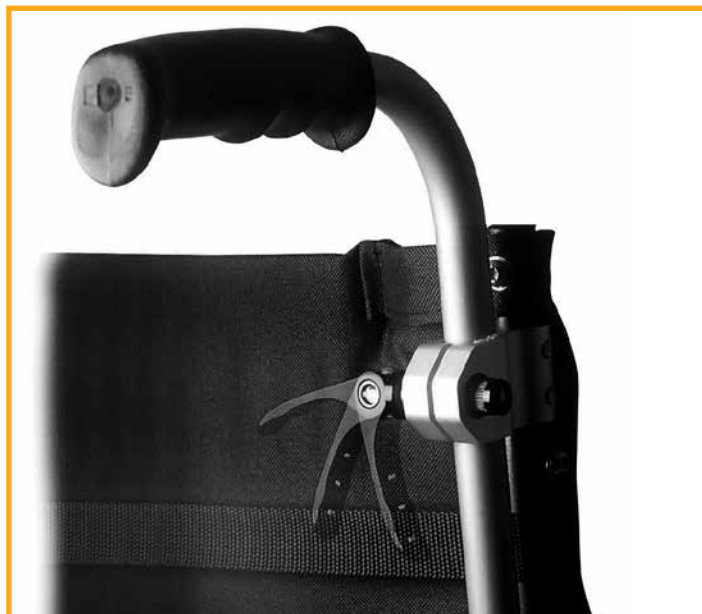

PUSH HANDLES

Height adjustable push handles

Height adjustable push handles are good for users with a low back or chair, or for those who might have multiple carers. They can be dropped down and tucked away when not in use.

Available on:

✓ Krypton R	KRR030204
✓ Krypton F	KRF030204
✓ Helium	HUM030204
✓ Xenon² FF	XFF030204
✓ Xenon² H	XFF030204
✓ Xenon² SA	XES030204
✓ Argon²	AGN030204
✓ Neon²	NSW030204
✓ Life F	LFE030204
✓ Life R	LRF030204