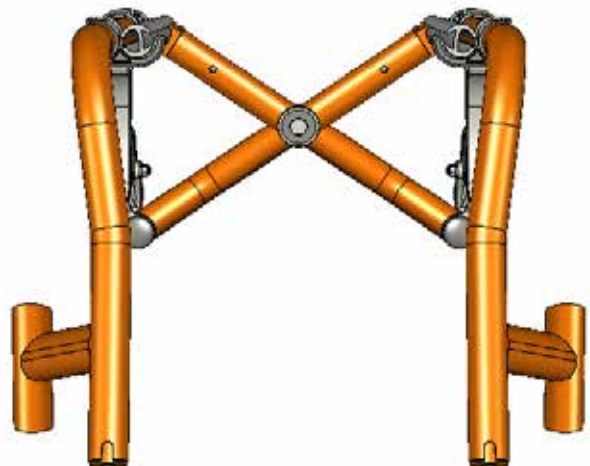

Available on:

- ✓ Life R LRF010016
- ✓ Life F LFE010016

Inset: (3cm) only for frame angle 92°

This frame has our maximum taper of 3cm each side on the Helium which offers a very sleek look and small front footprint. Please bear in mind that the footplate will be 12cm shorter than the width of the chair, always worth checking what footwear the user likes to wear (especially if they wear bulky footwear) particularly on narrow frame widths.