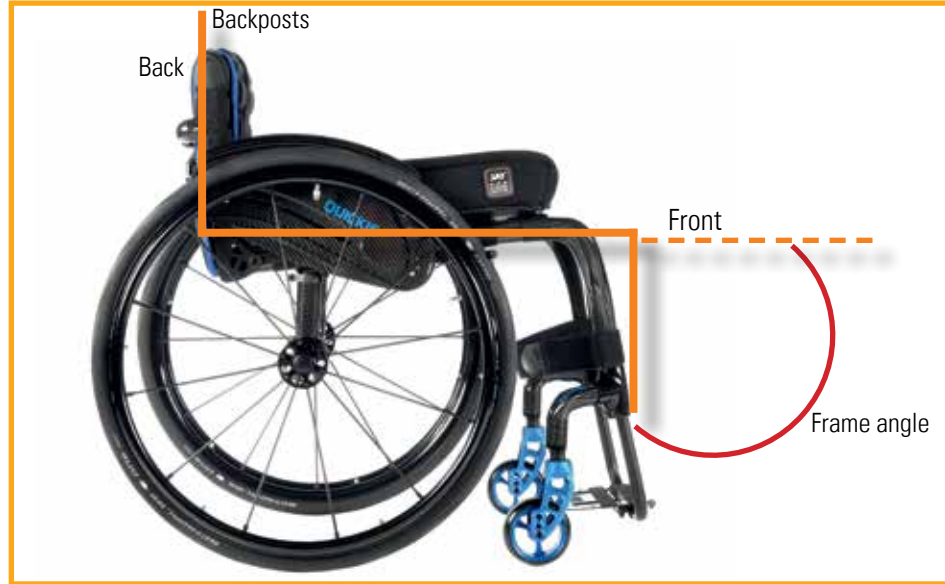

- ✓ Xenon² SA XES050012
- ✓ Life F LFE050012

FRAME VERSIONS

Frame

Frame angle

Frame angle is taken from the horizontal (grey line) to the front frame, not the inside of the frame.

This means that a 90° frame will have a smaller overall footprint and will cater for those with closed knee angles; whereas a 75° frame would make the overall chair a little longer and would cater for those with more open knee angles.