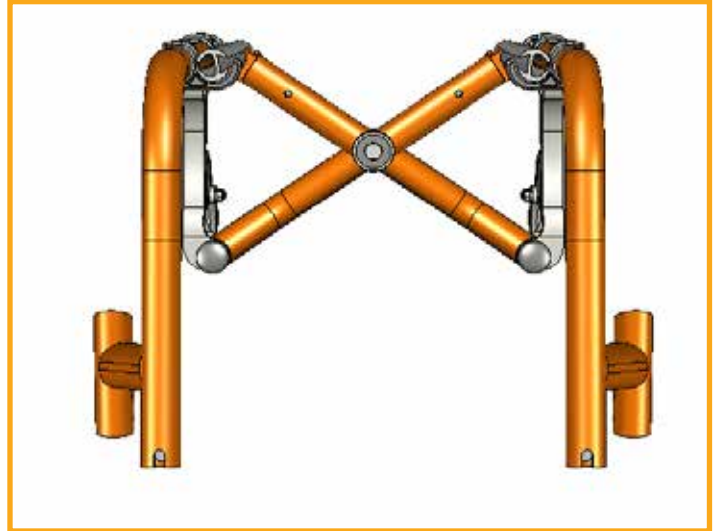

FRAME VERSIONS

Inset: Standard (0cm)

This frame does not taper at the front and provides the maximum space available at the front of the chair for legs and feet.

Available on:

- ✓ Helium HUM010100
- ✓ Argon² AGN010100